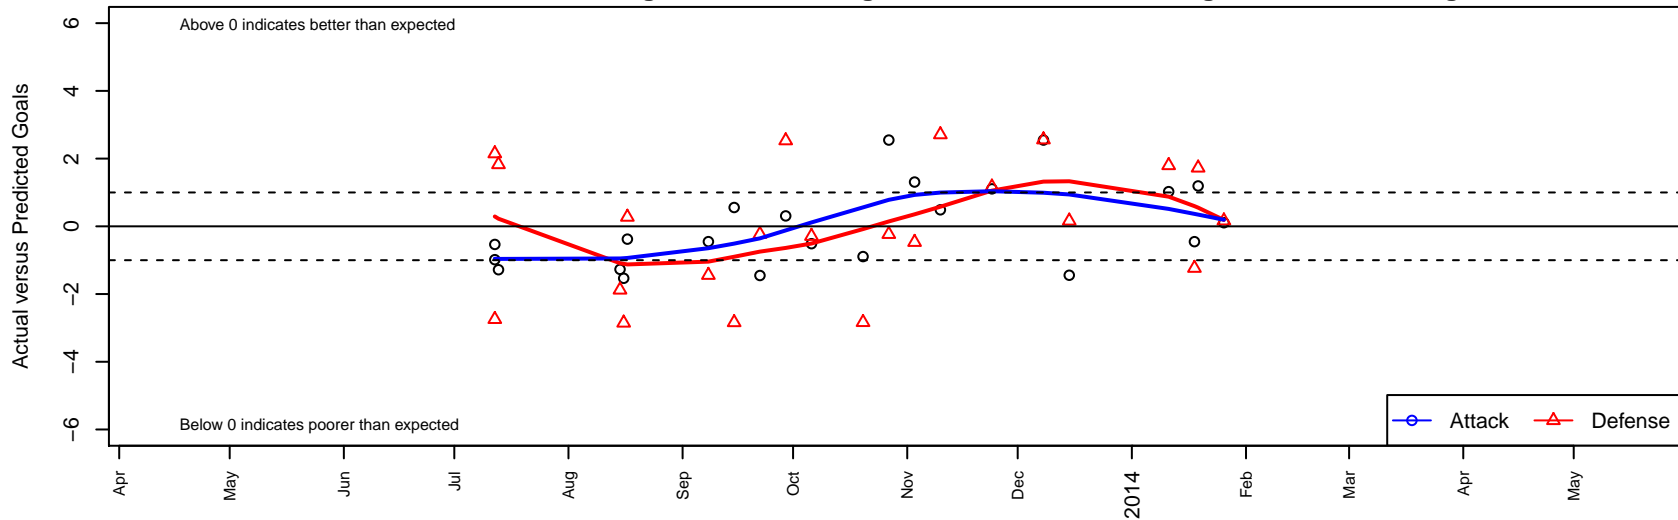

Seattle United Shoreline Blue B98

Seattle United Regional
 Seattle, WA
 B98 total strength=1236
 attack=6.74 defense=3.05
 fall league = NPSL B15D1

Venues played:
 Seattle Cup BU15
 Bigfoot Silver U15
 NPSL B15D1
 Founders Cup B98

alt names used:
 Seattle United Shoreline Blue B98
 Seattle United Shoreline Blue
 Seattle United Shoreline B98 Blue
 SU Shorline B98 Blue
 SU/Shoreline B98 Blue
 SU/ Shoreline B98 Blue
 Seattle United SL Blue [B98]
 SEATTLE UNITED SU SHORELINE B98 BLUE
 2013 Seattle United Shoreline B98 Blue

Seattle United Shoreline Blue B98
 Dots are actual minus expected GF (blue circles) and GA (red triangles).
 Blue line is smoothed change in attack strength. Red is smoothed change in defense strength.